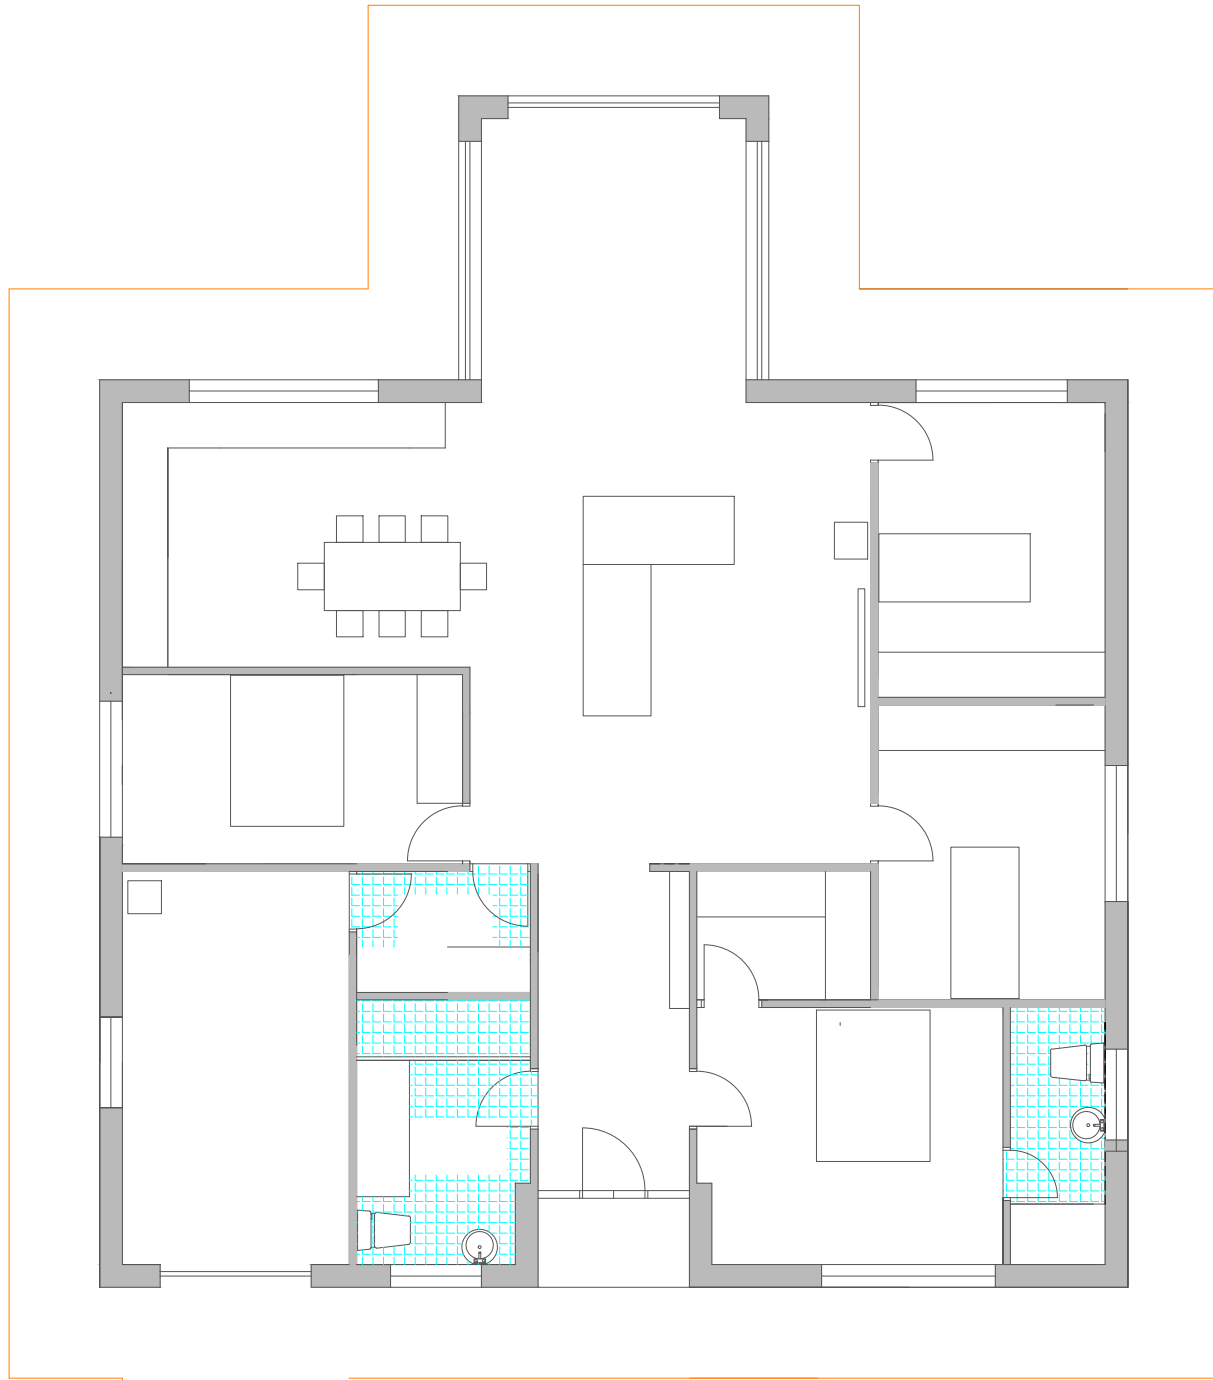

PLOTS 3,5 (mirror of plots 1,2,4)

PLOTS 1,2,4 (all plots have this or mirrored layout)

Floor Plan

Proposed Bungalows, Land at Canons Town, Hayle,
Mr R Budrikis
Plng App 2 Dwg D2A House Layout 1:100 23.10.2019
revA 5.11.19 mirrored plots indicated