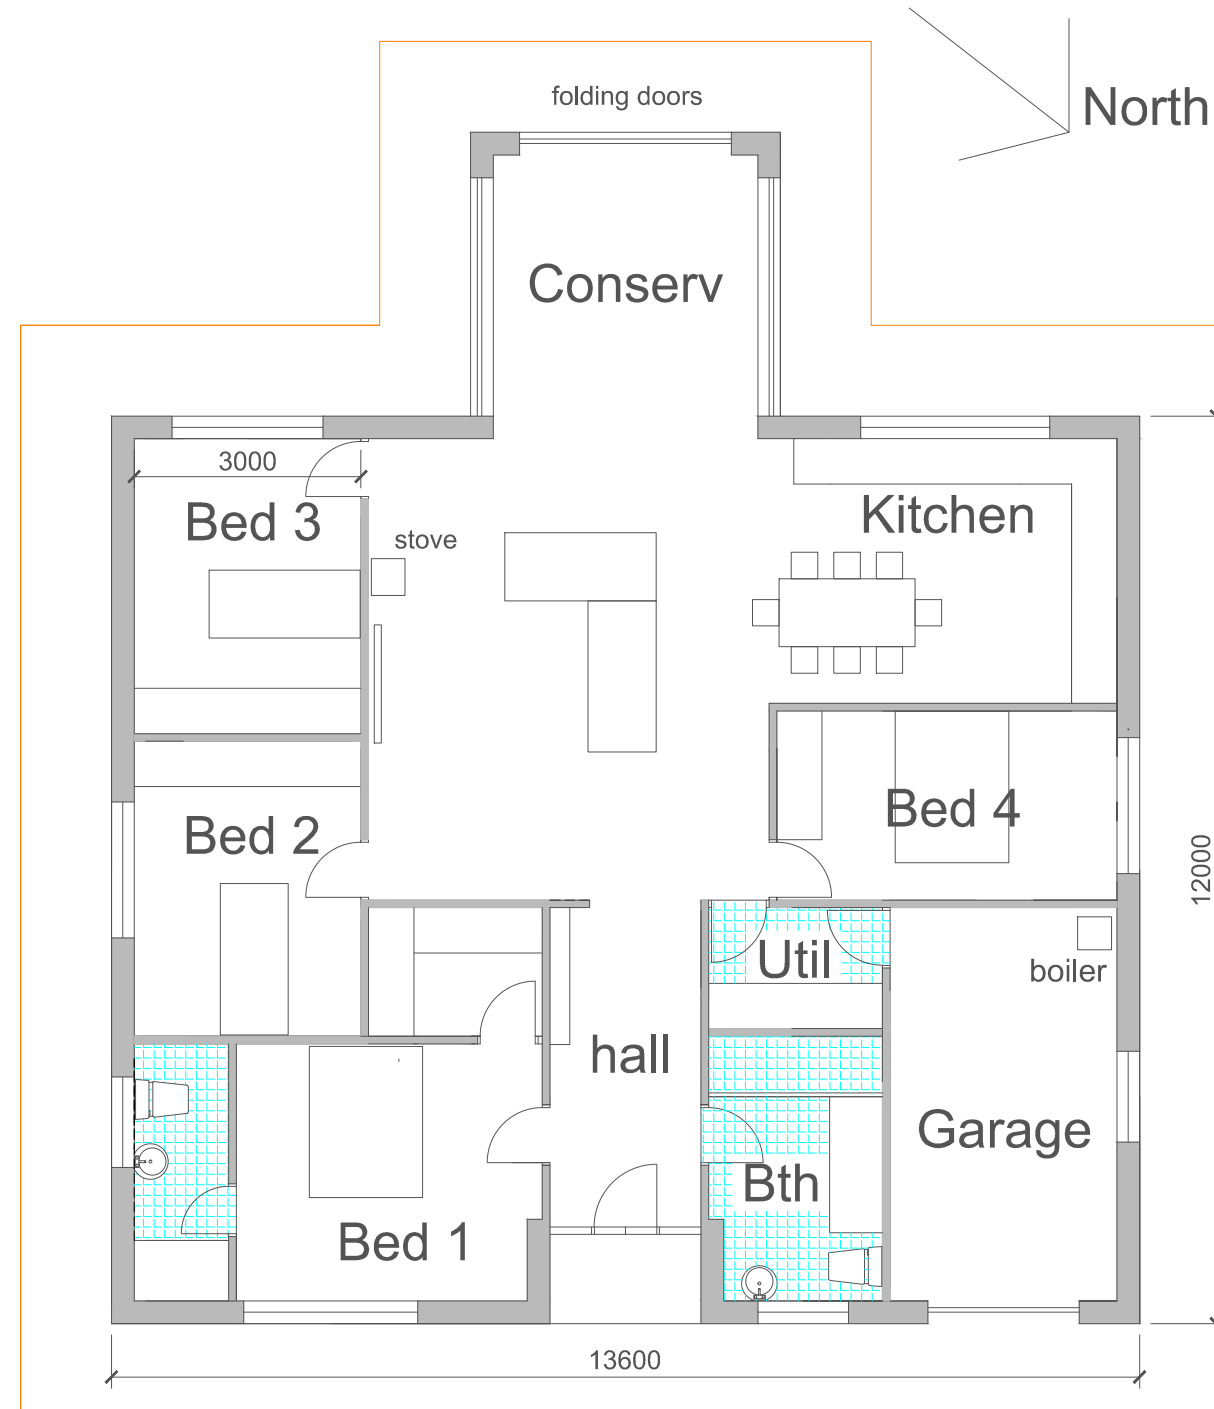

PLOTS 3,5 (mirror of plots 1,2,4)

PLOTS 1,2,4 (all plots have this or mirrored layout)

Floor Plan

Proposed Bungalows, Land at Canons Town, Hayle,
Mr R Budrikis
Plng App 2 Dwg D2A House Layout 1:100 23.10.2019
revA 5.11.19 mirrored plots indicated