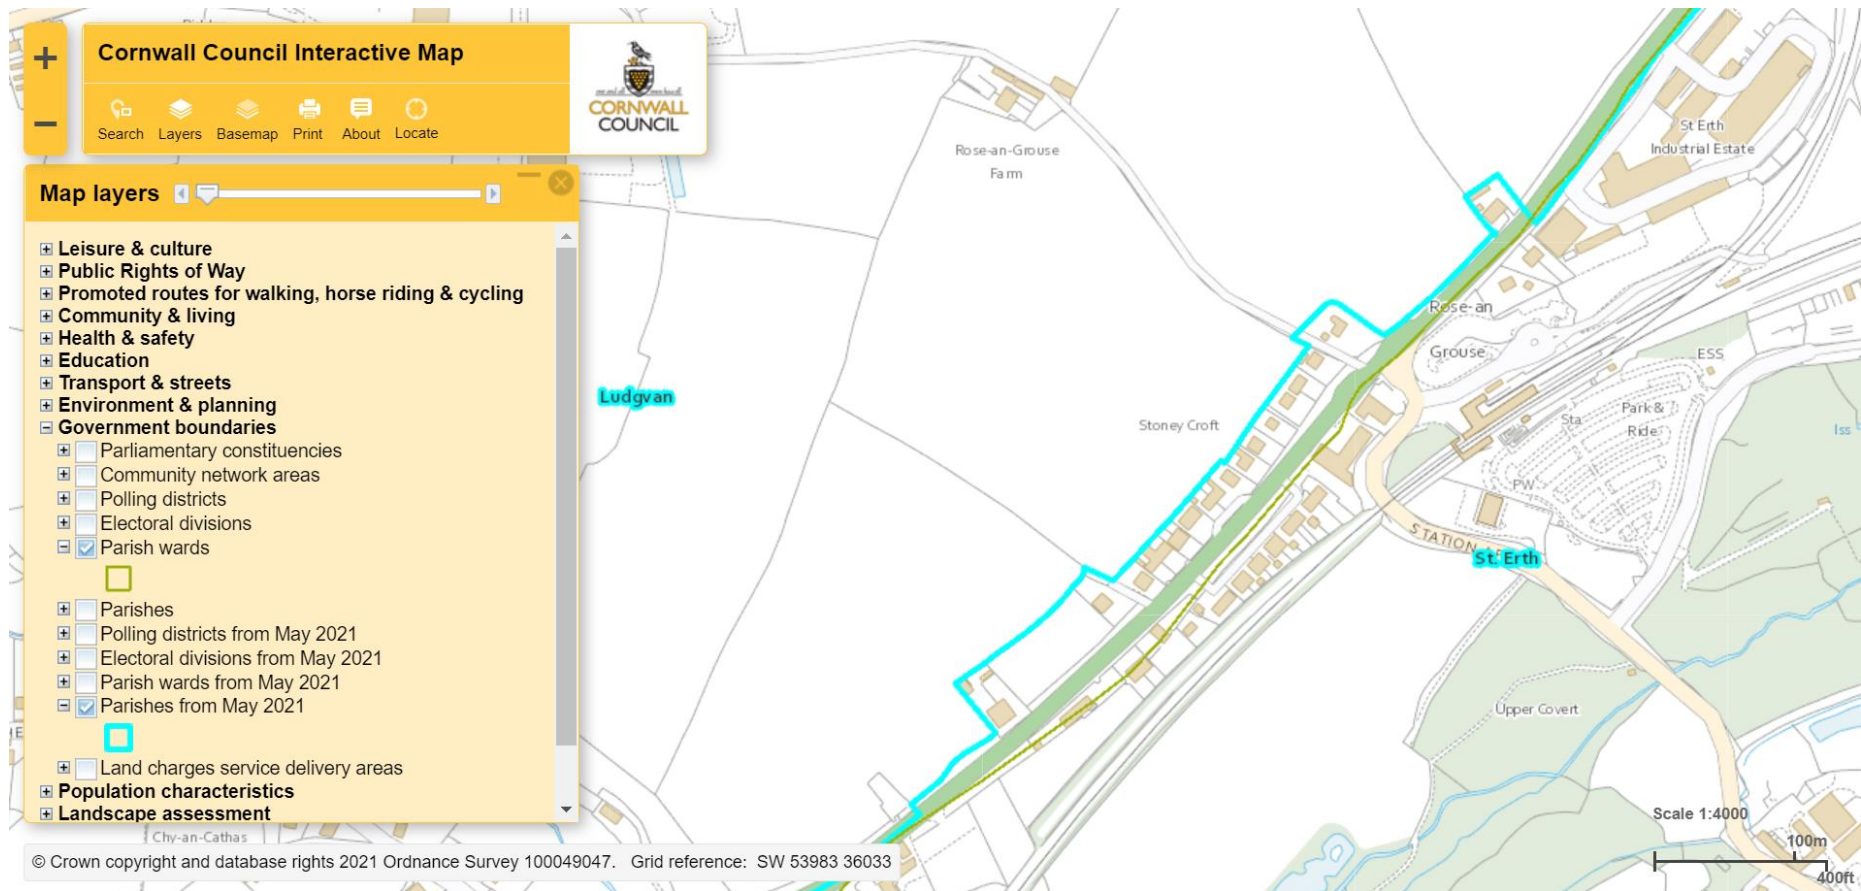

**Ludgvan Parish Council – parish boundary from May 2021**

**Whole Parish – Ludgvan, showing boundary changes from May 2021**

**Boundary change from May 2021 – parish boundary with Nancledra**

**Boundary change from May 2021 – parish boundary with St Erth, at Canonstown**

**Boundary change from May 2021 – parish boundary with St Erth, at Rose an Grouse**