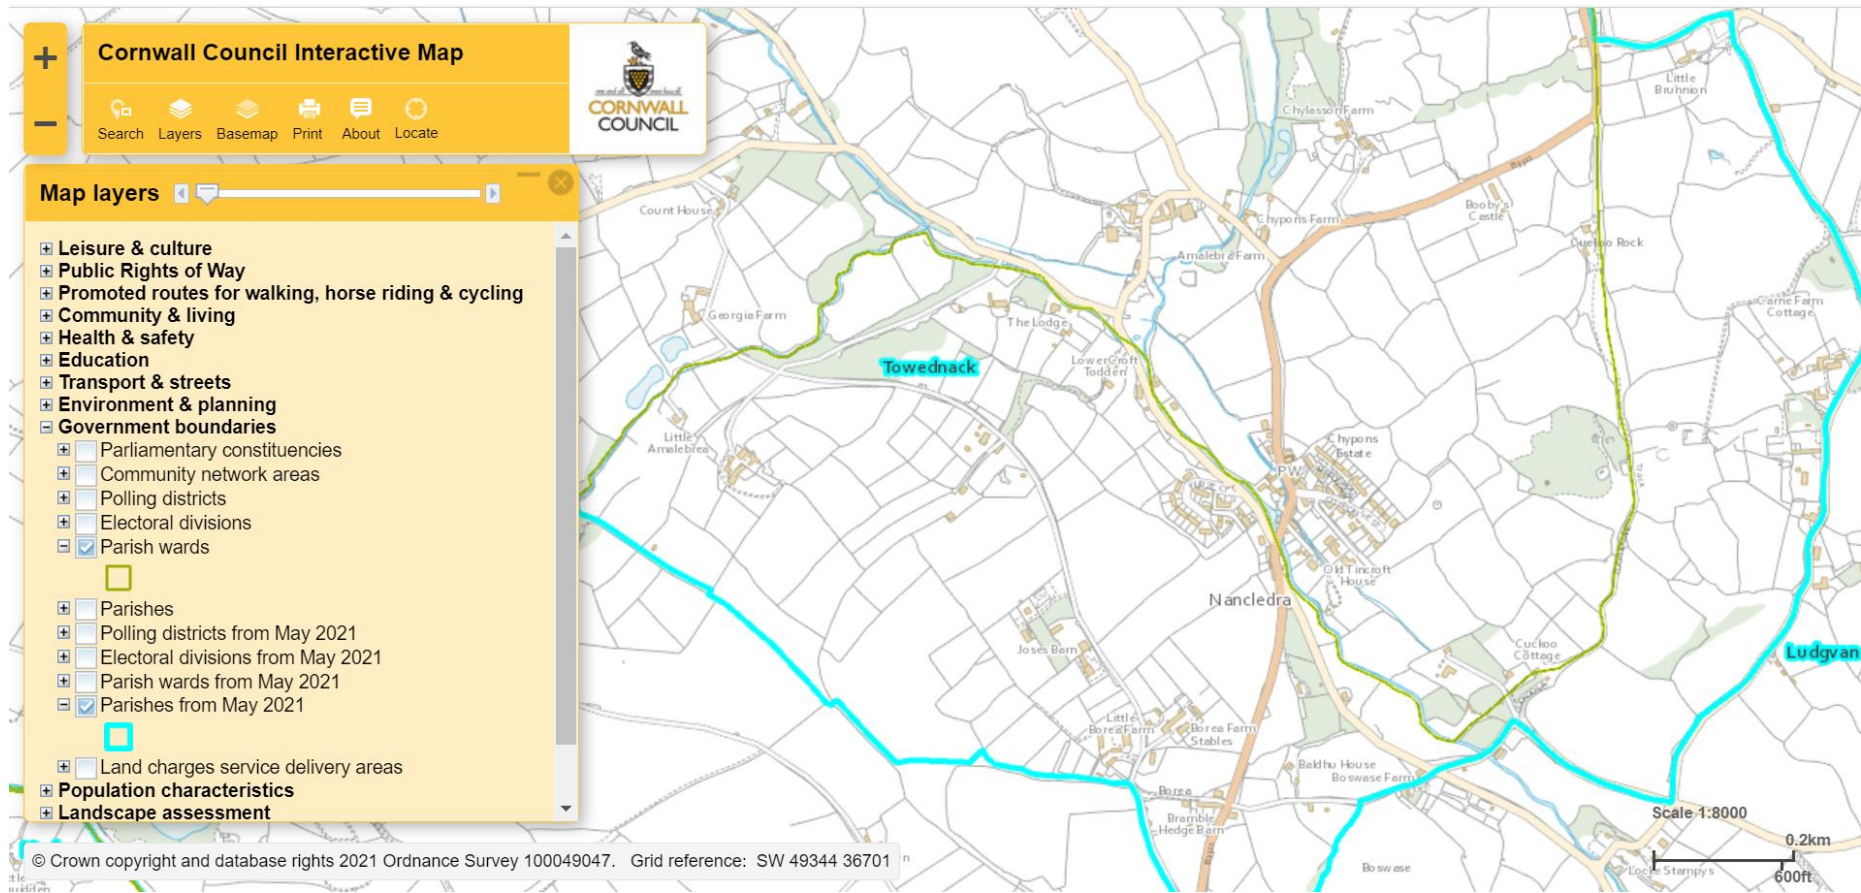

**Ludgvan Parish Council – parish boundary from May 2021**

**Whole Parish – Ludgvan, showing boundary changes from May 2021**

**Boundary change from May 2021 – parish boundary with Nancledra**

**Boundary change from May 2021 – parish boundary with St Erth, at Canonstown**

**Boundary change from May 2021 – parish boundary with St Erth, at Rose an Grouse**