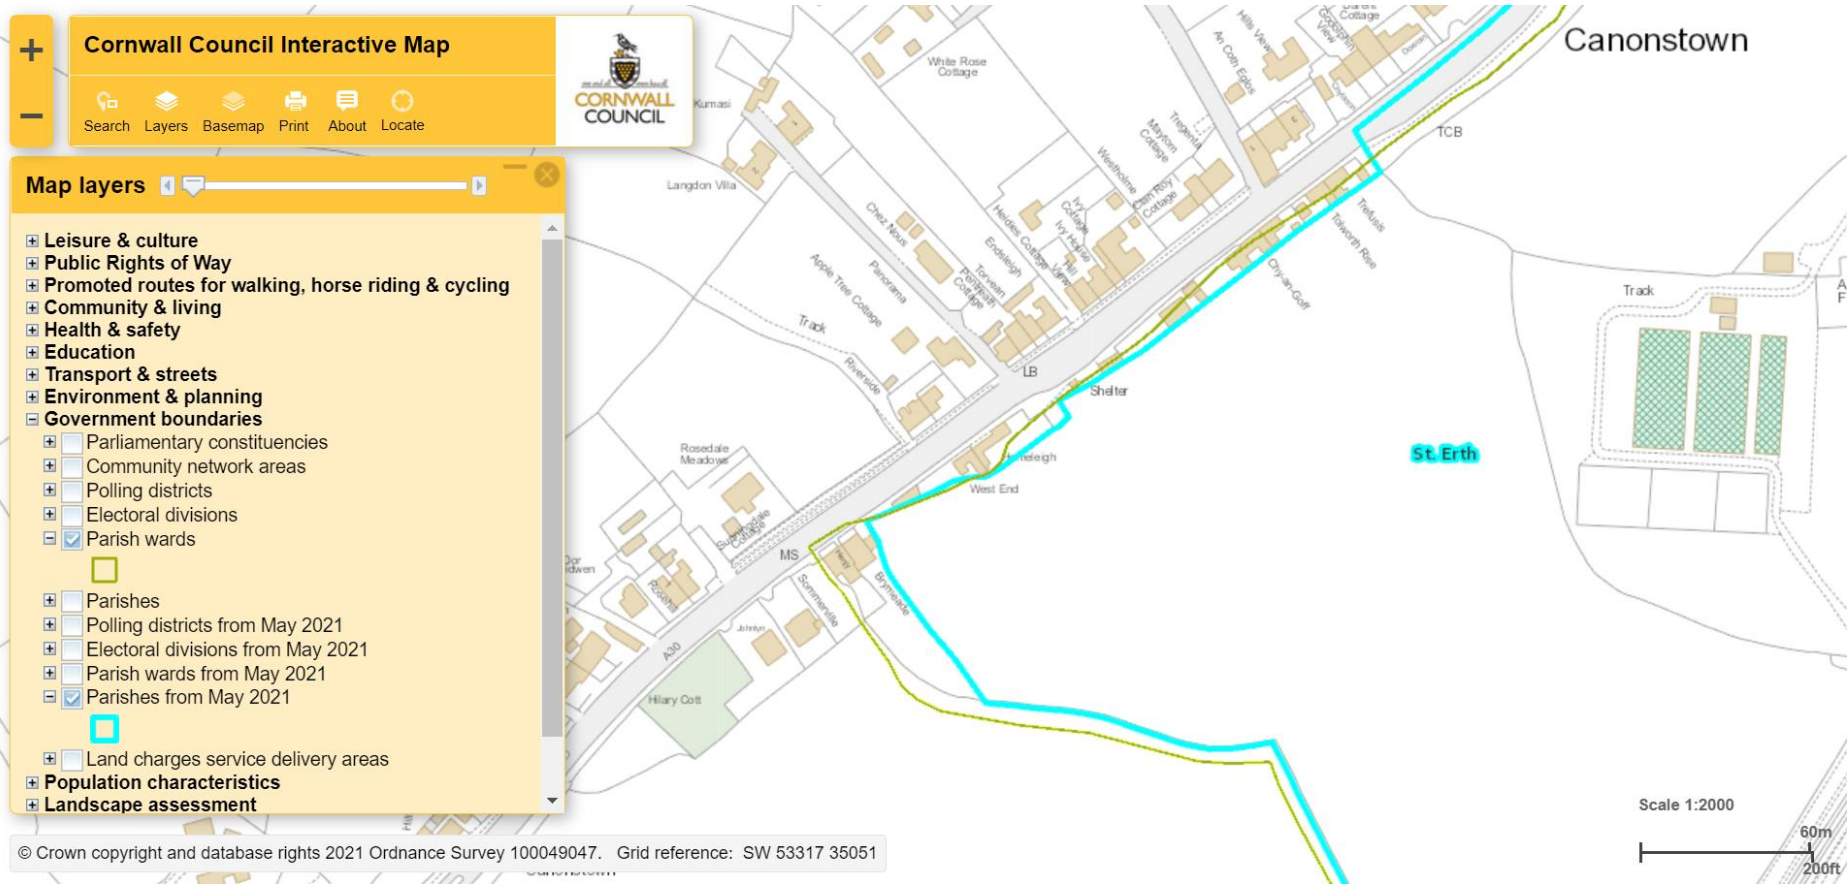

**Ludgvan Parish Council – parish boundary from May 2021**

**Whole Parish – Ludgvan, showing boundary changes from May 2021**

**Boundary change from May 2021 – parish boundary with Nancledra**

**Boundary change from May 2021 – parish boundary with St Erth, at Canonstown**

**Boundary change from May 2021 – parish boundary with St Erth, at Rose an Grouse**