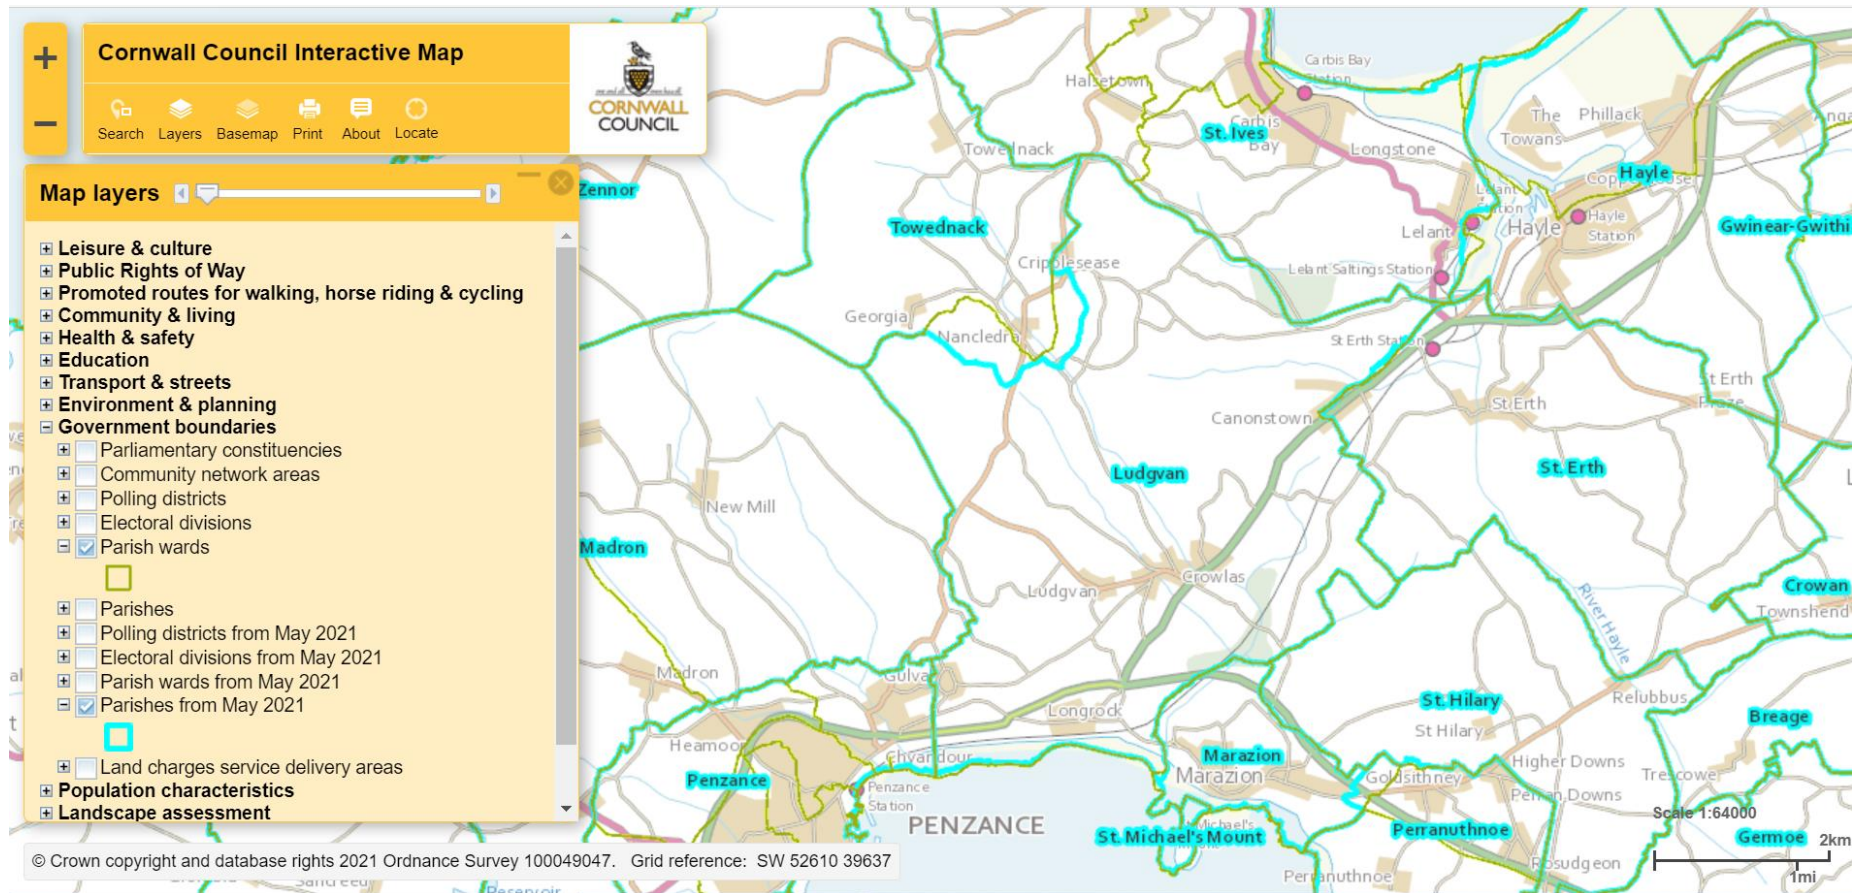

**Ludgvan Parish Council – parish boundary from May 2021**

**Whole Parish – Ludgvan, showing boundary changes from May 2021**

**Boundary change from May 2021 – parish boundary with Nancledra**

**Boundary change from May 2021 – parish boundary with St Erth, at Canonstown**

**Boundary change from May 2021 – parish boundary with St Erth, at Rose an Grouse**